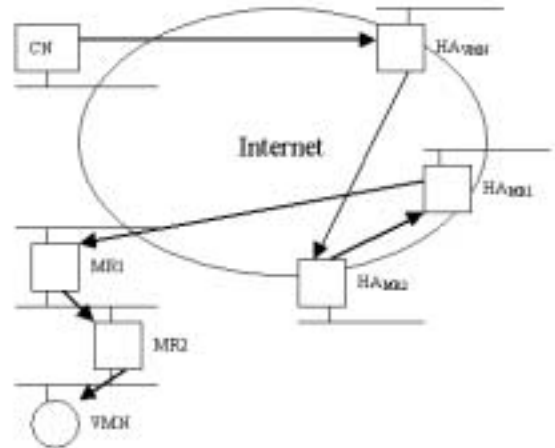

Home Agent HA_{VMN}
Binding Cache VMN MR2
가 HA_{MR2}
Home Agent HA_{MR2}
Home Agent
MR2

2. Pinball Routing Problem.

4.

(MN)
(MR) (CN) Binding
Update Message (CN)
Binding Cache
binding entry 가