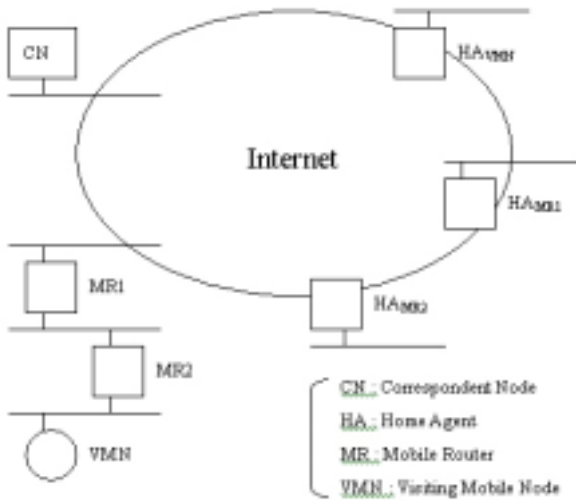

가
Mobile IP가
Binding
Cache Binding Update Message
Cache가 prefix(NEMO prefix)
가

Mobile IP
1